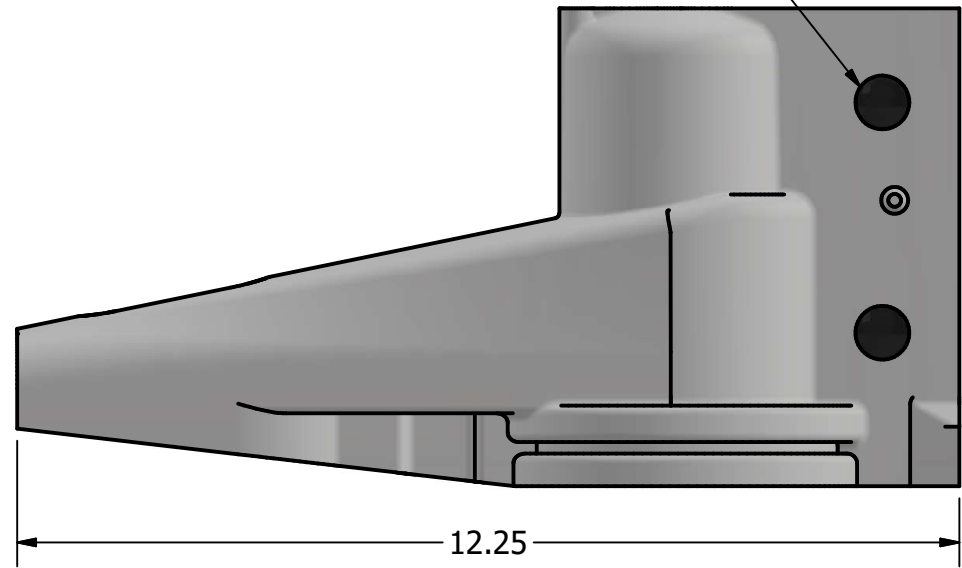

PLASTIC PUSH RIVET/ PIN CLOSURE

Note	
Min. Shed Diameter	Max. Shed Diameter
2.5	4.75

DRAWN BY DYLAN BOTSFORD	10/5/2023
SCALE	1:3
WEIGHT	1.2 LBS
MATERIAL	ZEROFLAME™

ZEROFLAME® MADE BY CCI
11 PREMIER DR - BELLEVILLE, IL 62220

TITLE
ZF-CCOV2-SXPG

DESCRIPTION
NON-HOTSTICKABLE FUSE CUTOUT COVER W/ PIN CLOSURE

PROPRIETARY AND CONFIDENTIAL
THE INFORMATION CONTAINED IN THIS
DRAWING IS THE SOLE PROPERTY OF
CUSTOM COATING INNOVATIONS AND
ZEROFLAME LLC. ANY REPRODUCTION IN
PART OR AS A WHOLE WITHOUT THE WRITTEN
PERMISSIONS OF CUSTOM COATING INNOVATIONS
AND ZEROFLAME LLC IS PROHIBITED.